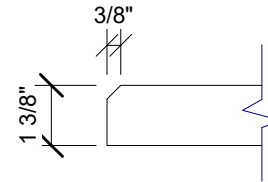

1 SIDE VIEW
1" = 1'-0"

2 EDGE DETAIL
3" = 1'-0"

3 PLAN VIEW
1" = 1'-0"

4 END VIEW
1" = 1'-0"

123 Columbia Court N. Chaska, MN 55318
www.acousticalsurfaces.com
1-800-854-2948

PRODUCT LINE: 1 3/8" Enviroacoustic Design Panels - 2ft x 4ft - Beveled Edge - Drizzle