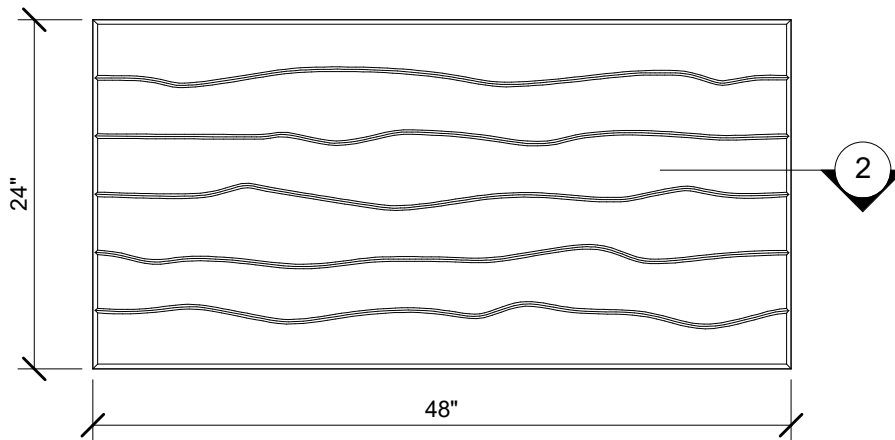

1 SIDE VIEW
1" = 1'-0"

2 EDGE DETAIL
3" = 1'-0"

3 PLAN VIEW
1" = 1'-0"

4 END VIEW
1" = 1'-0"

123 Columbia Court N. Chaska, MN 55318
www.acousticalsurfaces.com
1-800-854-2948

PRODUCT LINE: 1 3/8" Enviroacoustic Design Panels - 2ft x 4ft - Beveled Edge - Drizzle